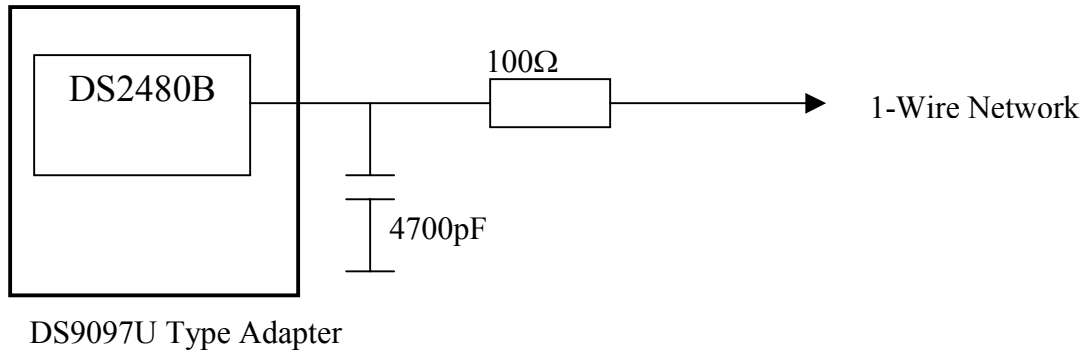

APPENDIX D—R-C FILTER HELPS DS2480B INTERFACES ON SHORT-TO-MEDIUM NETWORKS

This simple R-C filter improves DS2480B operation on short to medium length lines, with weights up to 200m. This filter should always be used on networks longer than 1m and under 100m when using DS2480-based master end interfaces.